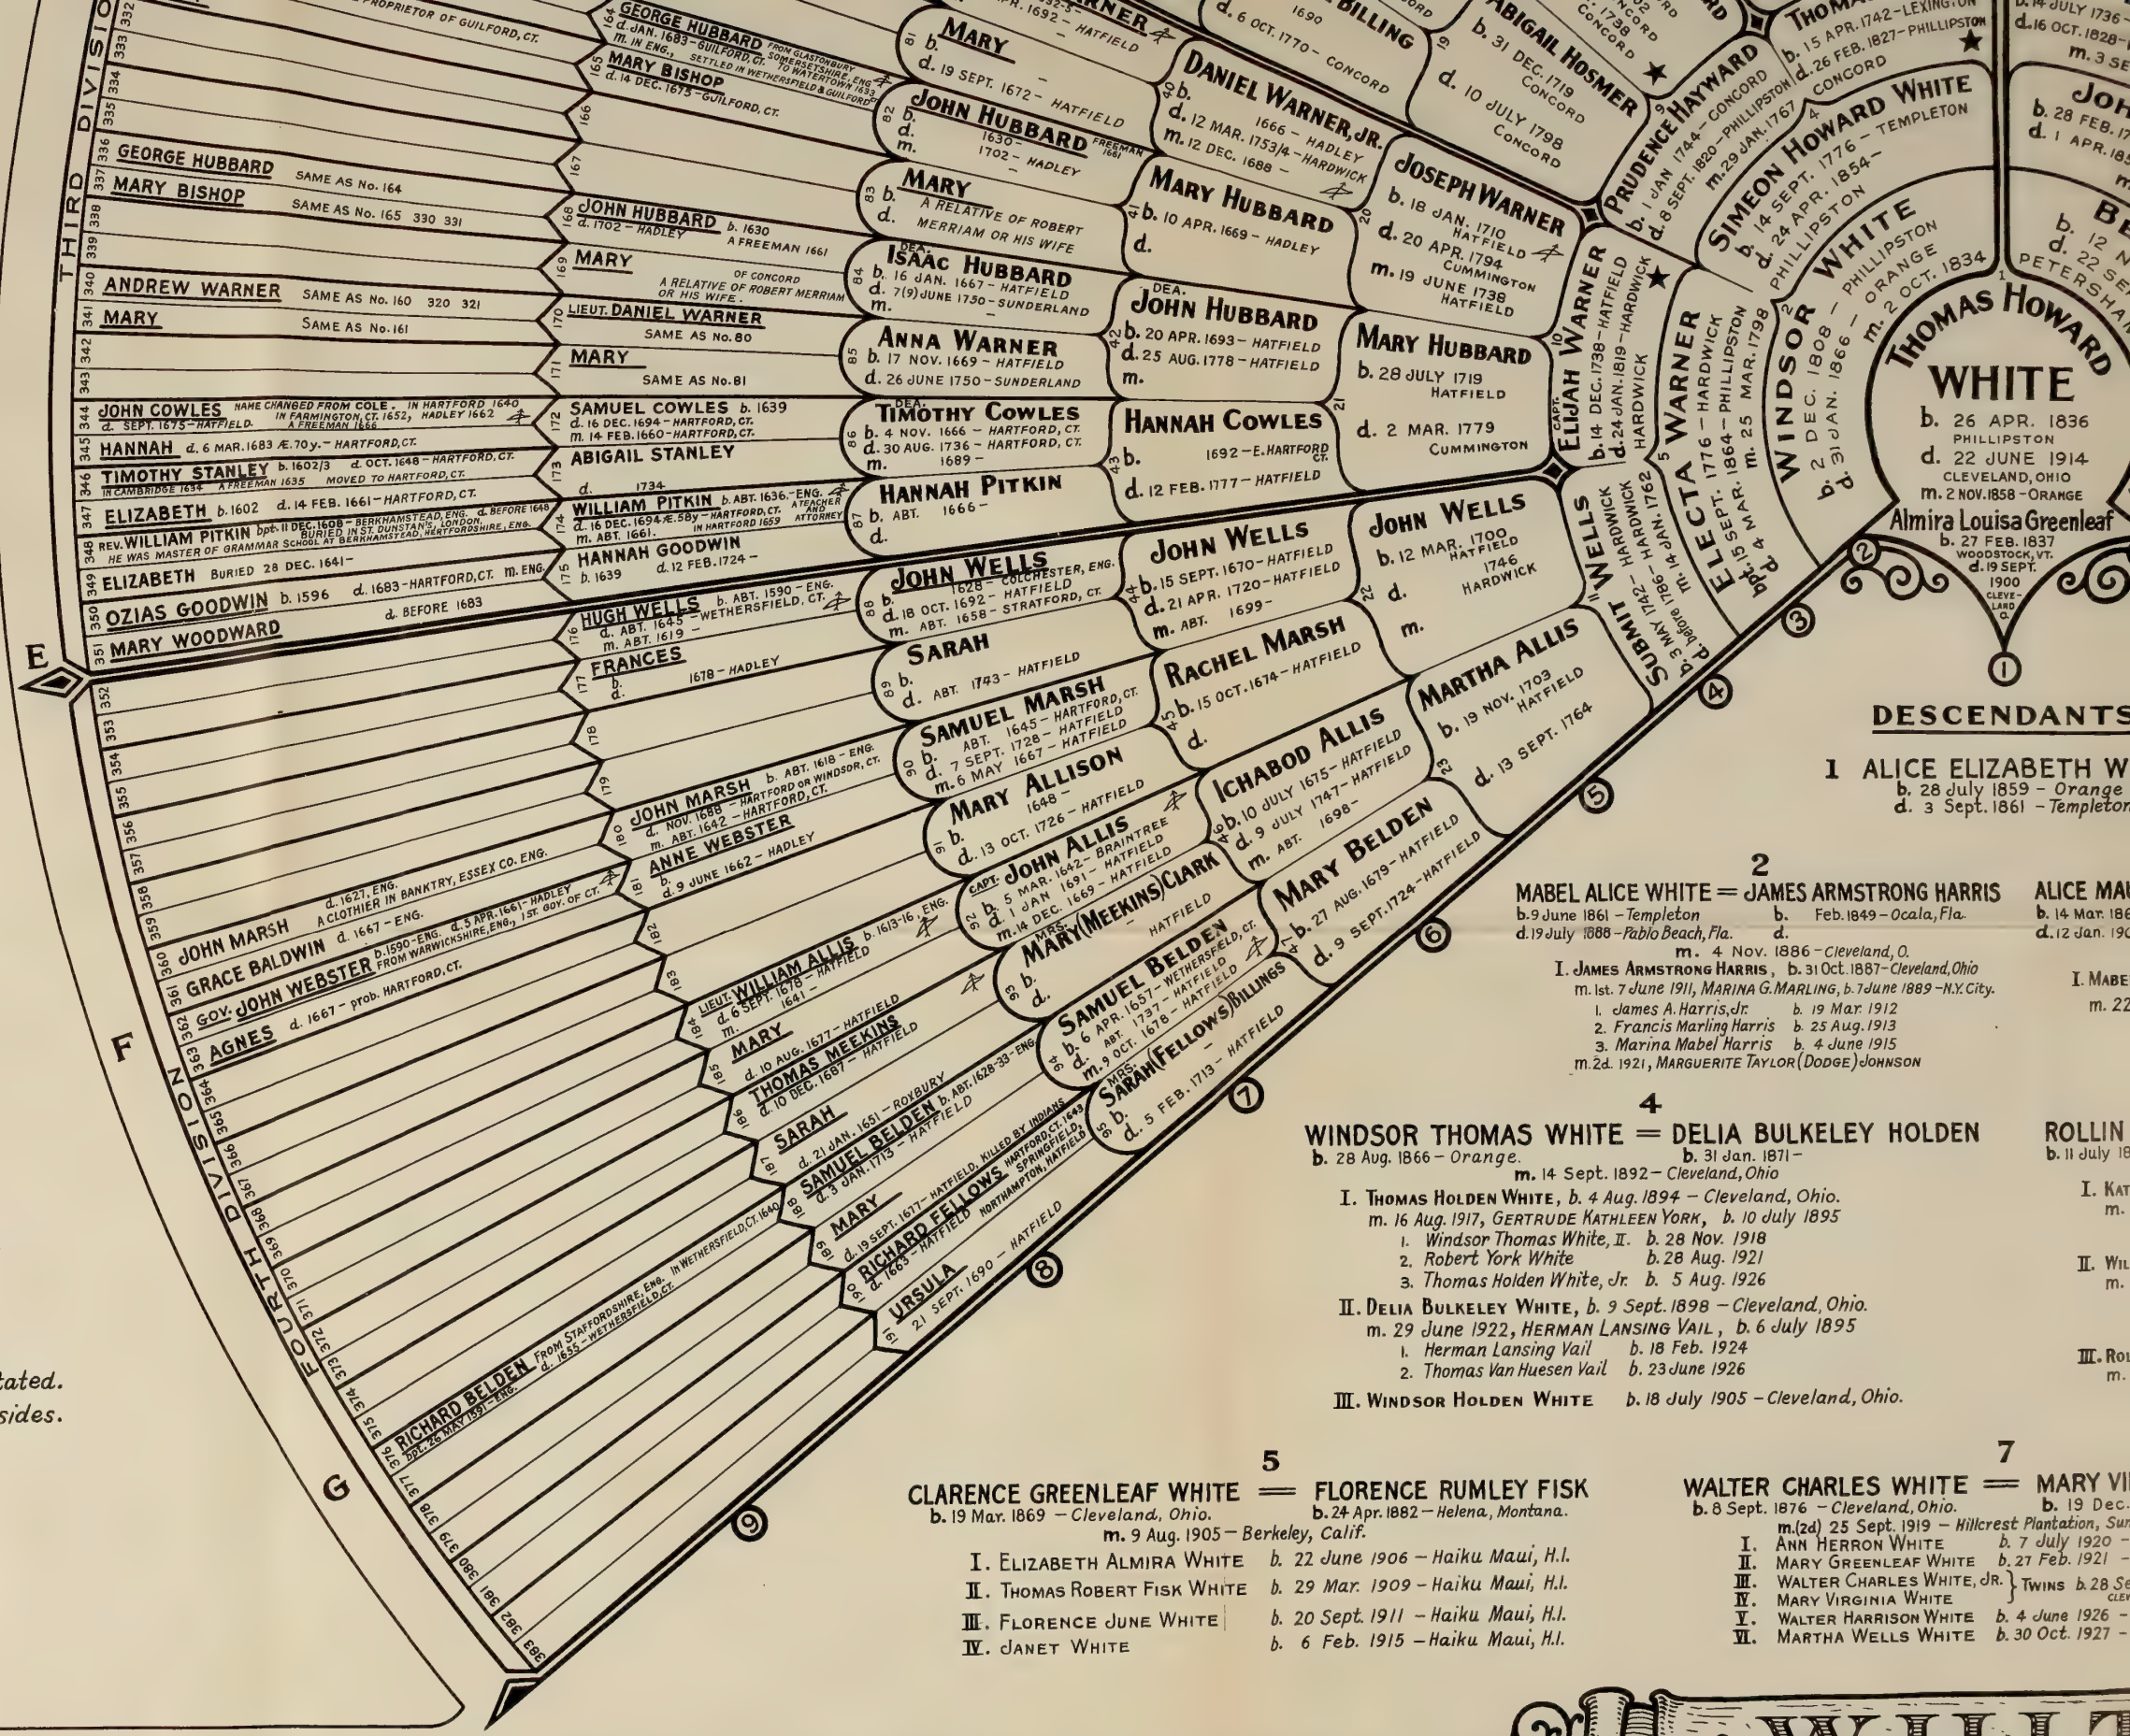

The WEBSTER of Lockington, Yorkshire, Eng. 1330 (time of Edward III)

JOHN WEBSTER of Bolsover, Eng. 1434 (12th. year of reign of Henry VI)

JOHN WEBSTER In the time of Henry VIII (1509-1547) Was granted land in Cambridge, Essex and Huntingtongshire.

G

10 Sir FRANCES BAYLDEN of Kippax, Yorkshire, Eng.

SUMMARY

- 335 TOTAL Number of Ancestors
- 151 Immigrant Ancestors
- 63 English Ancestors
- 29 French & Indian War Ancestors
- 4 Revolutionary War Ancestors
- 84 Family Names represented

EXPLANATIONS

b.-born   bpt.-baptized   d.-died
m.-married   abt.-about   prop.-proprietor
Immigrant Ancestors underlined.
⚔ French and Indian Wars
★ Revolutionary War
Massachusetts is meant unless otherwise stated.
Generations beyond the 9th. carried out at sides.

COMPILED BY
Mrs. HORATIO FORD
(ELLA WHITE FORD)
SOUTH EUCLID, OHIO
WHO WILL BE GRATEFUL FOR
FURTHER INFORMATION

1. **1** ALICE ELIZABETH W...
   b. 28 July 1859 - Orange
   d. 3 Sept. 1861 - Templeton
2. **2** MABEL ALICE WHITE = JAMES ARMSTRONG HARRIS
   b. 9 June 1861 - Templeton
   d. 19 July 1888 - Pablo Beach, Fla.
   m. 4 Nov. 1886 - Cleveland, O.
   I. JAMES ARMSTRONG HARRIS, b. 31 Oct. 1887 - Cleveland, Ohio
   m. 1st. 7 June 1911, MARINA G. MARLING, b. 7 June 1889 - N.Y. City.
   1. James A. Harris, Jr. b. 19 Mar. 1912
   2. Francis Marling Harris b. 25 Aug. 1913
   3. Marina Mabel Harris b. 4 June 1915
   m. 2d. 1921, MARGUERITE TAYLOR (DODGE) JOHNSON
3. **4** WINDSOR THOMAS WHITE = DELIA BULKELEY HOLDEN
   b. 28 Aug. 1866 - Orange.
   m. 14 Sept. 1892 - Cleveland, Ohio
   I. THOMAS HOLDEN WHITE, b. 4 Aug. 1894 - Cleveland, Ohio.
   m. 16 Aug. 1917, GERTRUDE KATHLEEN YORK, b. 10 July 1895
   1. Windsor Thomas White, II. b. 28 Nov. 1918
   2. Robert York White b. 28 Aug. 1921
   3. Thomas Holden White, Jr. b. 5 Aug. 1926
   II. DELIA BULKELEY WHITE, b. 9 Sept. 1898 - Cleveland, Ohio.
   m. 29 June 1922, HERMAN LANSING VAIL, b. 6 July 1895
   1. Herman Lansing Vail b. 18 Feb. 1924
   2. Thomas Van Huesen Vail b. 23 June 1926
   III. WINDSOR HOLDEN WHITE b. 18 July 1905 - Cleveland, Ohio.
4. **5** CLARENCE GREENLEAF WHITE = FLORENCE RUMLEY FISK
   b. 19 Mar. 1869 - Cleveland, Ohio.
   m. 9 Aug. 1905 - Berkeley, Calif.
   I. ELIZABETH ALMIRA WHITE b. 22 June 1906 - Haiku Maui, H.I.
   II. THOMAS ROBERT FISK WHITE b. 29 Mar. 1909 - Haiku Maui, H.I.
   III. FLORENCE JUNE WHITE b. 20 Sept. 1911 - Haiku Maui, H.I.
   IV. JANET WHITE b. 6 Feb. 1915 - Haiku Maui, H.I.
5. **7** WALTER CHARLES WHITE = MARY V...
   b. 8 Sept. 1876 - Cleveland, Ohio.
   m. (2d) 25 Sept. 1919 - Hillcrest Plantation, Sum...
   I. ANN HERRON WHITE b. 7 July 1920 -
   II. MARY GREENLEAF WHITE b. 27 Feb. 1921 -
   III. WALTER CHARLES WHITE, JR. } TWINS b. 28 Se...
   IV. MARY VIRGINIA WHITE }
   V. WALTER HARRISON WHITE b. 4 June 1926 -
   VI. MARTHA WELLS WHITE b. 30 Oct. 1927 -